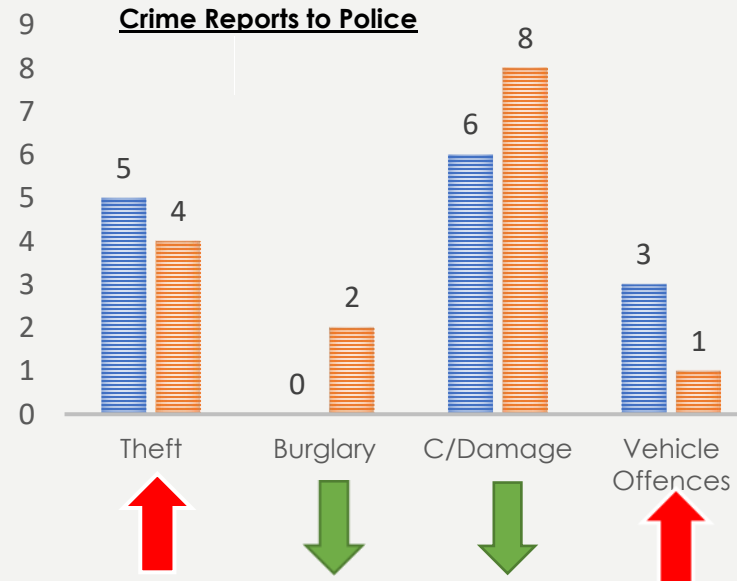

Calne Rural - Crime and Incident Statistics

1st November – 31st December 2023 compared to 1st November – 31st December 2022

19 % Decrease compared to 2022

40 % Increase compared to 2022