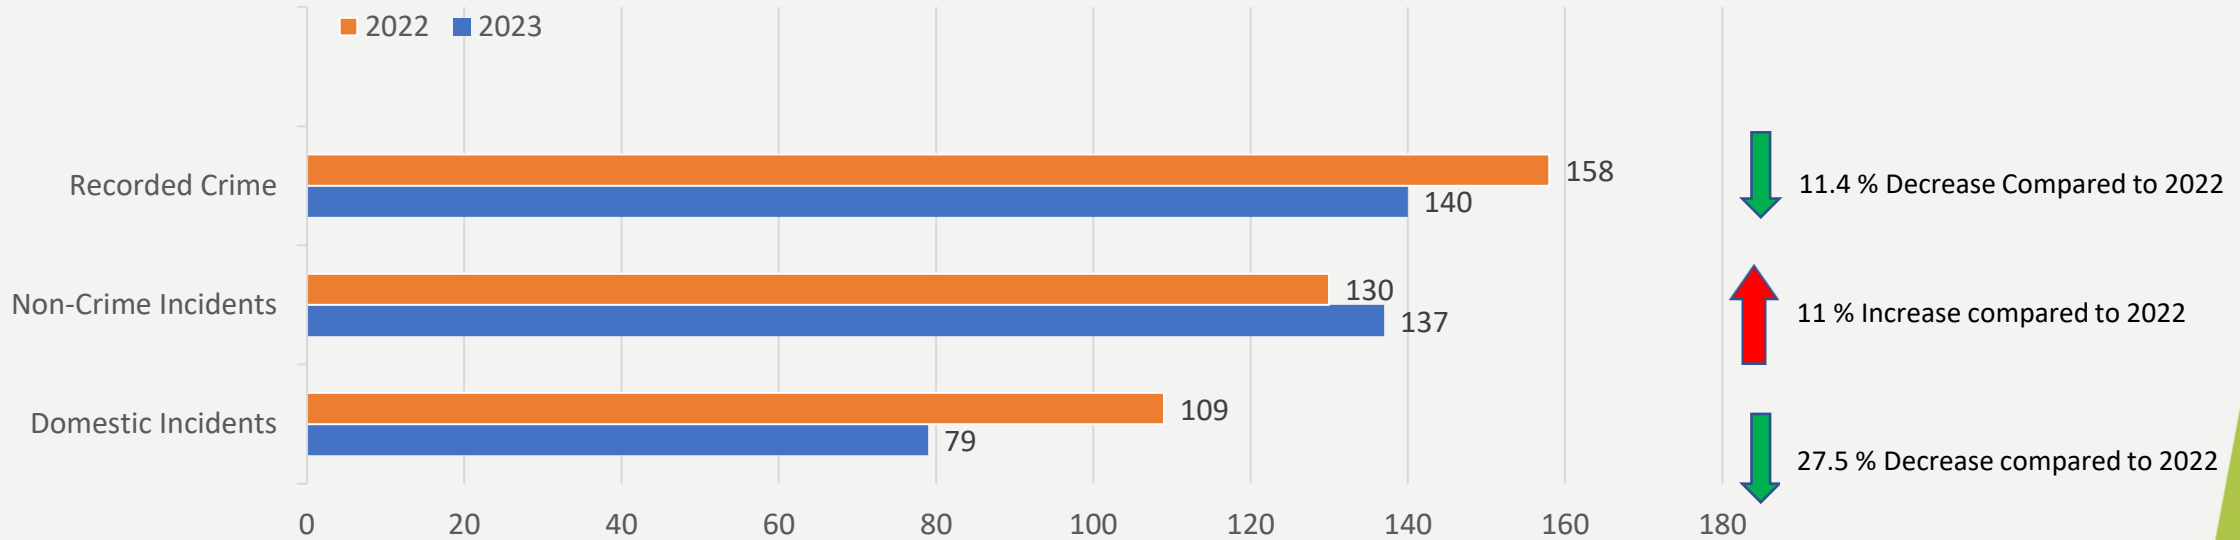

Calne Town Crime and Incident Statistics

1st Nov 2023 – 31st Dec 2023 compared to 1st Nov 2022 – 31st Dec 2022