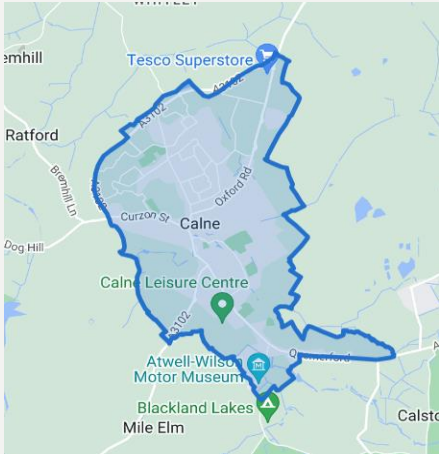

WILTSHIRE POLICE

Area Board Update

Calne Neighbourhood Policing Team

February 2024

Proud to serve and protect our communities

Your Community Policing Team – Calne

Calne Town Centre

PCSO Mark Cook