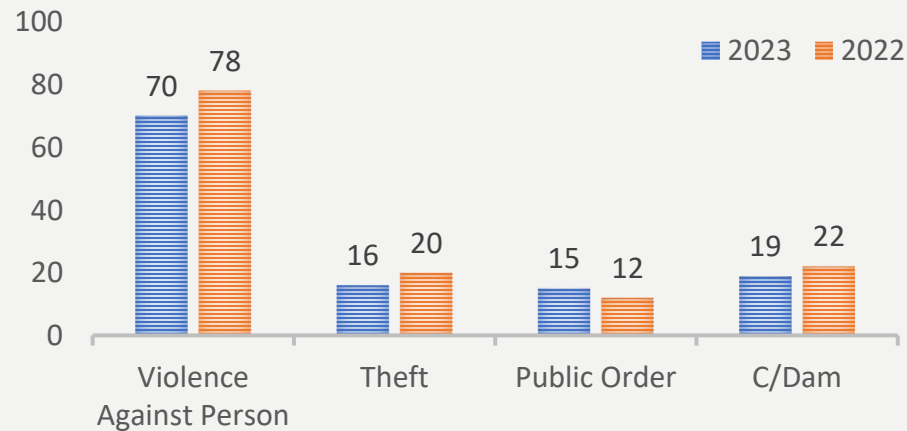

In 2023 the your Policing Team completed 318 community engagements

Calne Town Crime and Incident Statistics

1st Nov 2023 – 31st Dec 2023 compared to 1st Nov 2022 – 31st Dec 2022

Calne Rural - Crime and Incident Statistics