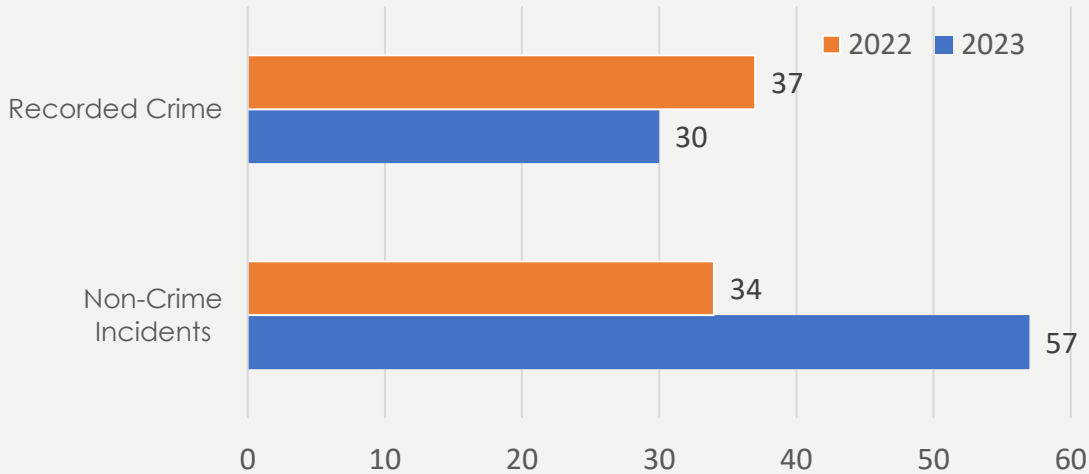

Calne Rural - Crime and Incident Statistics

1st November – 31st December 2023 compared to 1st November – 31st December 2022

19 % Decrease compared to 2022

40 % Increase compared to 2022