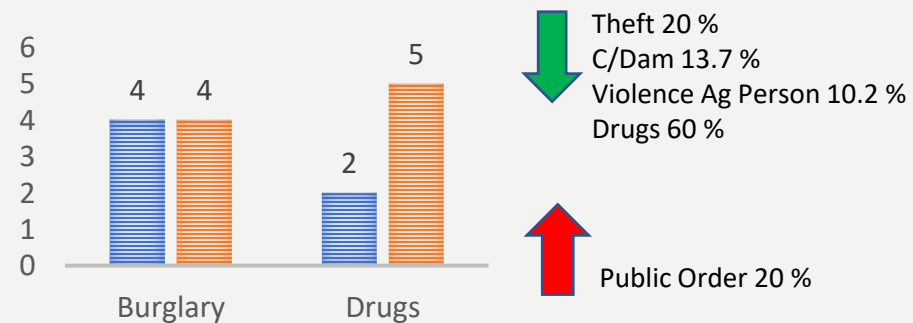

Calne Town Crime and Incident Statistics

1st Nov 2023 – 31st Dec 2023 compared to 1st Nov 2022 – 31st Dec 2022