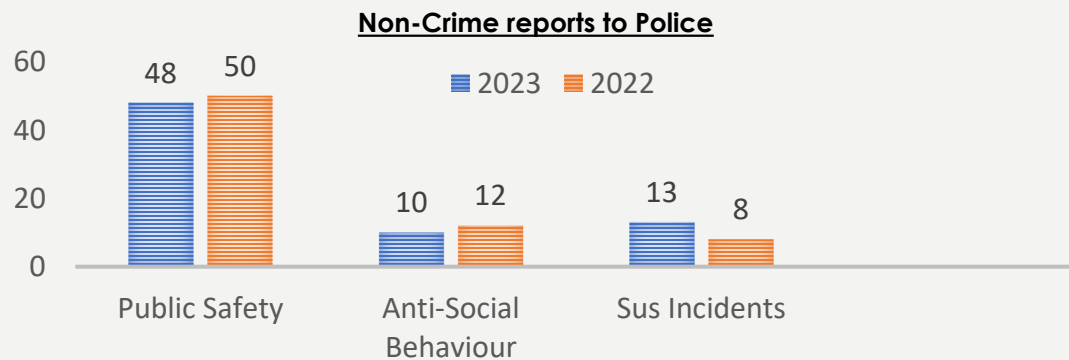

Calne Rural - Crime and Incident Statistics

1st November – 31st December 2023 compared to 1st November – 31st December 2022

19 % Decrease compared to 2022

40 % Increase compared to 2022